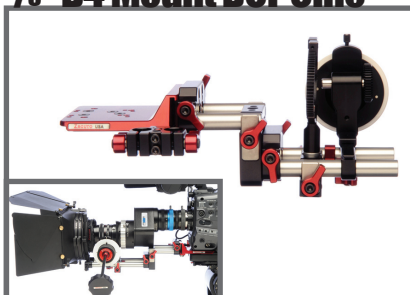

401 W ONTARIO STE 250
CHICAGO IL 60654
312.863.3456
ZACUTO.COM

2/3" B4 MOUNT KITS

Zacuto is your one stop shop for 2/3" B4 Cinematography. Zacuto kits are essential because of the weight and size of the Letus B4 lens, Letus adapter & lenses. It also serves as a platform for mounting your follow focus, matte box and lens support. Zacuto's DOF Relay Lens Kits are universal and quick-releasable; they can be used with any 15mm lightweight accessories, follow focuses & matte boxes, as well as any Sony or Panasonic that uses the wedge style tripod plate.

Affordable 2/3" B4 DOF shooting =

1. Letus35 2/3" B4 Lens
2. Letus35 DOF Adapter (Extreme, Elite, & Ultimate)
3. Zacuto 2/3" Camera Kits (Docu, Cine or Indie)
4. Zeiss ZF optics

2/3" B4 Mount DOF Docu

Sku:
Z-B4-DOCU
List: **\$1520**

KIT INCLUDES:

- Lightweight Support System with Z-Release
- Z-riser
- Locking Lens Support

2/3" B4 Mount DOF Cine

Sku:
Z-B4-CINE
List: **\$3089**

KIT INCLUDES:

- Lightweight Support System with Z-Release
- Z-riser
- Locking Lens Support
- Z-Focus
- Zwhip
- Zip Gear Prime Lens Kit

2/3" B4 Mount DOF Indie

Sku:
Z-B4-INDIE
List: **\$3905**

KIT INCLUDES:

- Lightweight Support System with Z-Release
- Z-riser
- Locking Lens Support
- Z-Focus
- Zwhip
- Zip Gear Prime Lens Kit
- Zwing Away Adapter
- Zgrip Z-Mount
- 2" Rod Extension