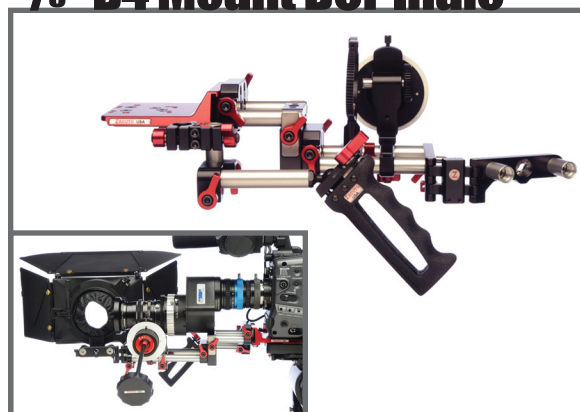

401 W ONTARIO STE 250
CHICAGO IL 60654
312.863.3456
ZACUTO.COM

2/3" B4 MOUNT KITS

Zacuto is your one stop shop for 2/3" B4 Cinematography. Zacuto kits are essential because of the weight and size of the Letus B4 lens, Letus adapter & lenses. It also serves as a platform for mounting your follow focus, matte box and lens support. Zacuto's DOF Relay Lens Kits are universal and quick-releasable; they can be used with any 15mm lightweight accessories, follow focuses & matte boxes, as well as any Sony or Panasonic that uses the wedge style tripod plate.

Affordable 2/3" B4 DOF shooting =

1. Letus35 2/3" B4 Lens
2. Letus35 DOF Adapter (Extreme, Elite, & Ultimate)
3. Zacuto 2/3" Camera Kits (Docu, Cine or Indie)
4. Zeiss ZF optics

2/3" B4 Mount DOF Docu

Sku:
Z-B4-DOCU
List: **\$1520**

KIT INCLUDES:

- Lightweight Support System with Z-Release
- Z-riser
- Locking Lens Support

2/3" B4 Mount DOF Cine

Sku:
Z-B4-CINE
List: **\$3089**

KIT INCLUDES:

- Lightweight Support System with Z-Release
- Z-riser
- Locking Lens Support
- Z-Focus
- Zwhip
- Zip Gear Prime Lens Kit

2/3" B4 Mount DOF Indie

Sku:
Z-B4-INDIE
List: **\$3905**

KIT INCLUDES:

- Lightweight Support System with Z-Release
- Z-riser
- Locking Lens Support
- Z-Focus
- Zwhip
- Zip Gear Prime Lens Kit
- Zwing Away Adapter
- Zgrip Z-Mount
- 2" Rod Extension