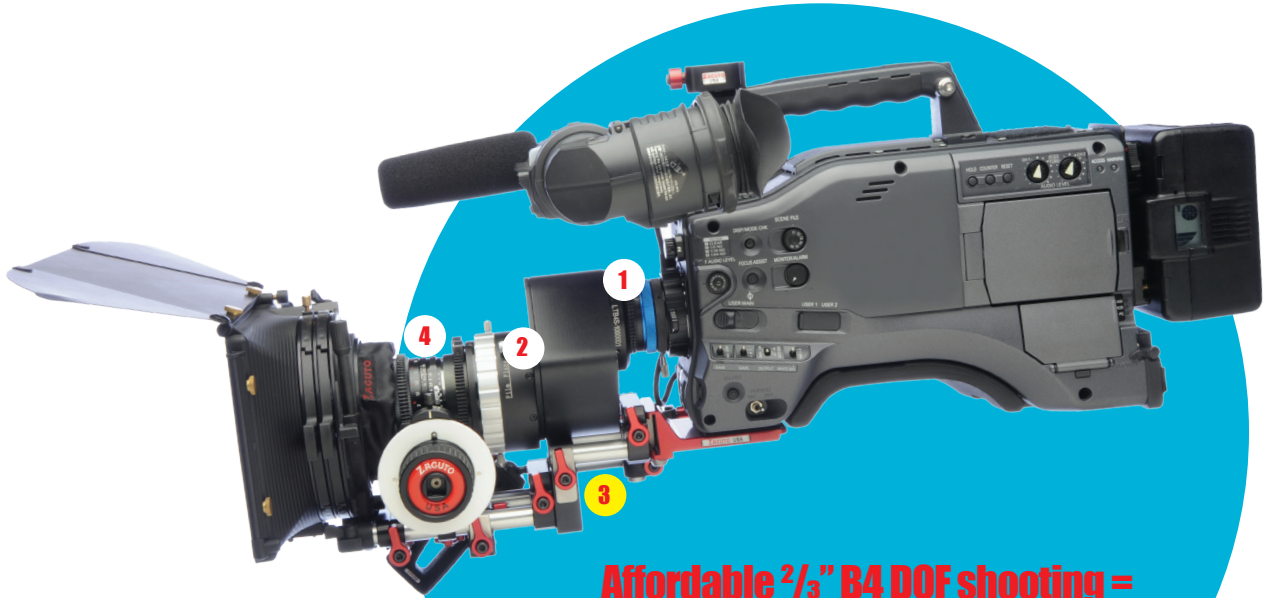

401 W ONTARIO STE 250
CHICAGO IL 60654
312.863.3456
ZACUTO.COM

2/3" B4 MOUNT KITS

Zacuto is your one stop shop for 2/3" B4 Cinematography. Zacuto kits are essential because of the weight and size of the Letus B4 lens, Letus adapter & lenses. It also serves as a platform for mounting your follow focus, matte box and lens support. Zacuto's DOF Relay Lens Kits are universal and quick-releasable; they can be used with any 15mm lightweight accessories, follow focuses & matte boxes, as well as any Sony or Panasonic that uses the wedge style tripod plate.

Affordable 2/3" B4 DOF shooting =

1. Letus35 2/3" B4 Lens
2. Letus35 DOF Adapter (Extreme, Elite, & Ultimate)
3. Zacuto 2/3" Camera Kits (Docu, Cine or Indie)
4. Zeiss ZF optics

2/3" B4 Mount DOF Docu

Sku:
Z-B4-DOCU
List: **\$1520**

KIT INCLUDES:

- Lightweight Support System with Z-Release
- Z-riser
- Locking Lens Support

2/3" B4 Mount DOF Cine

Sku:
Z-B4-CINE
List: **\$3089**

KIT INCLUDES:

- Lightweight Support System with Z-Release
- Z-riser
- Locking Lens Support
- Z-Focus
- Zwhip
- Zip Gear Prime Lens Kit

2/3" B4 Mount DOF Indie

Sku:
Z-B4-INDIE
List: **\$3905**

KIT INCLUDES:

- Lightweight Support System with Z-Release
- Z-riser
- Locking Lens Support
- Z-Focus
- Zwhip
- Zip Gear Prime Lens Kit
- Zwing Away Adapter
- Zgrip Z-Mount
- 2" Rod Extension